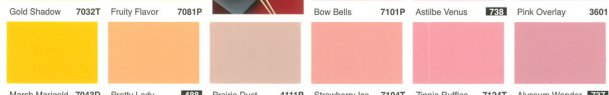

classic collection

* Also available in White 145 and Black 144

NEW Colours (#1) (#2) PREMIUM Colours